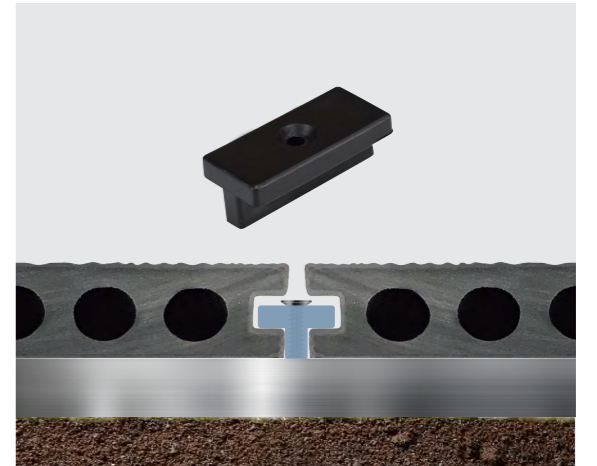

Fastening Choices

AM01
Stainless steel expansion clip

AM02
Stainless steel starter clip

AM03
Aluminum expansion clip

AP01
Plastic expansion clip

Pedestal

Oakio® adjustable support pads are designed for decking and paving areas where very high clearance from the ground is required, or where minor changes to the final height is needed. Adjustable support pads are easy to use and are the best way to ensure a top quality finish on roofs, balconies and terraces.