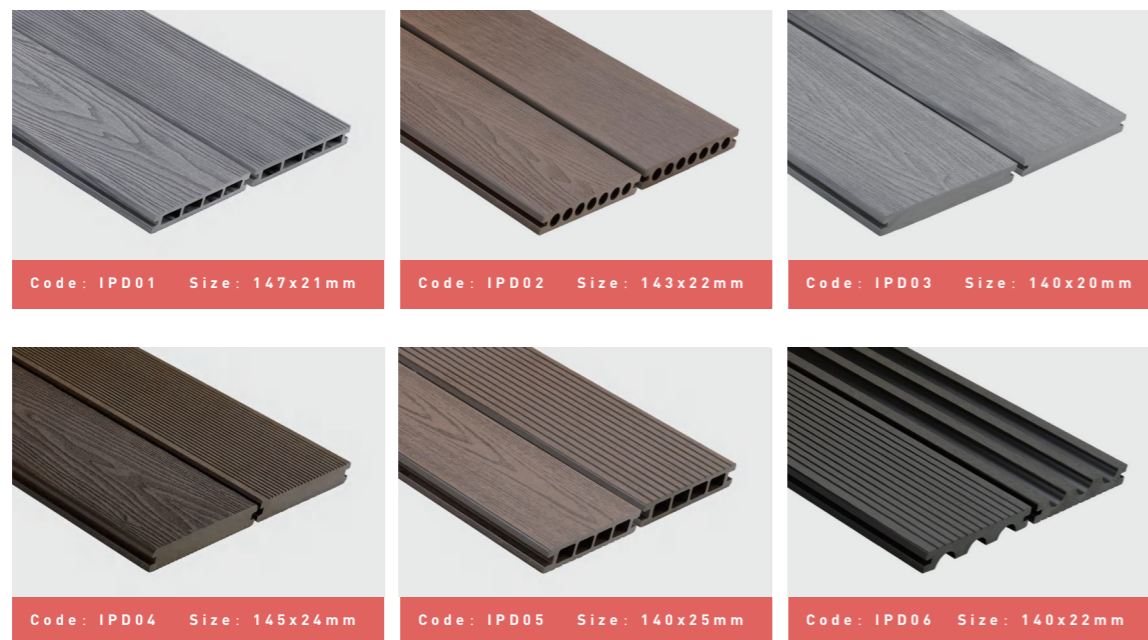

Iniwood Collection

Iniwood products are made with a durable composite that stands up to extreme weather conditions and everyday use. More solid under foot for added safety. The composition of Iniwood is 35% of resin, 55% of oak wood fiber and 10% of additive.

- Never have to be sealed, stained or painted
- Weather-resistant and outperform wood alternatives
- With no need to maintain or replace
- Splinters free and crack resistant
- No issues with warping
- 15 years residential warranty

Profile Choices

Add-in Options

The above profiles are our standard ones, while we have more than 50 types of Iniwood decking profiles, if you need more options, please contact Oakio® expert at www.oakio.com.

Iniwood decking color and finisher options

These wood composite collections combine beauty and function. What kind of finishers and color do you like?

Color Choices

Solid color: A single color without discrete markings

Variegated color: Discrete markings of different colors

*All colors shown are for reference only.

Finisher Choices