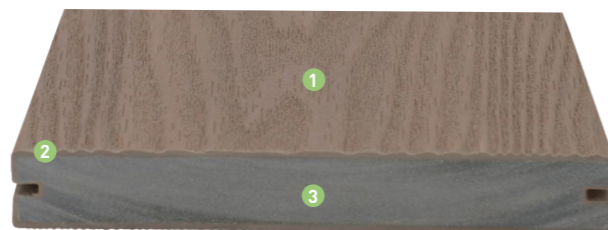

Elashield

- 1 **Capped by thick and soft engineer plastic**
  Up to 2mm capped, the surface is elastic and ultra slip resistant
- 2 **4 sided capped board**
  Protects completely against moisture, mildew, and rot. Backside is protected
- 3 **Strengthened core material**
  High quality hard wood fiber(Oak wood) and high density PE resin were used.