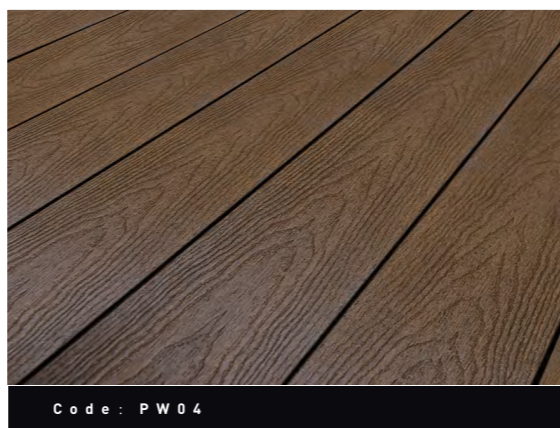

Magnificently durable Proshield Textures

Proshield in its aesthetics and resilient in its wear, Proshield is available in a variety of different texture options that incorporate Proshield wood grain textures and mimic the look and feel of exotic hardwoods.

These beautifully natural textures offer effortless cleaning, complete ease-of-maintenance and the most advanced moisture, fade resistance technology available today. What is more, anti-microbial properties make all surfaces germ resistant and hygienic, plus their slip resistance make them barefoot friendly and safe for the while family.

Texture Options

Add-in Options

The above textures are our standard ones, while we have more than 5 types of Proshield textures, if you need more options, please contact Oakio® expert at www.oakio.com.