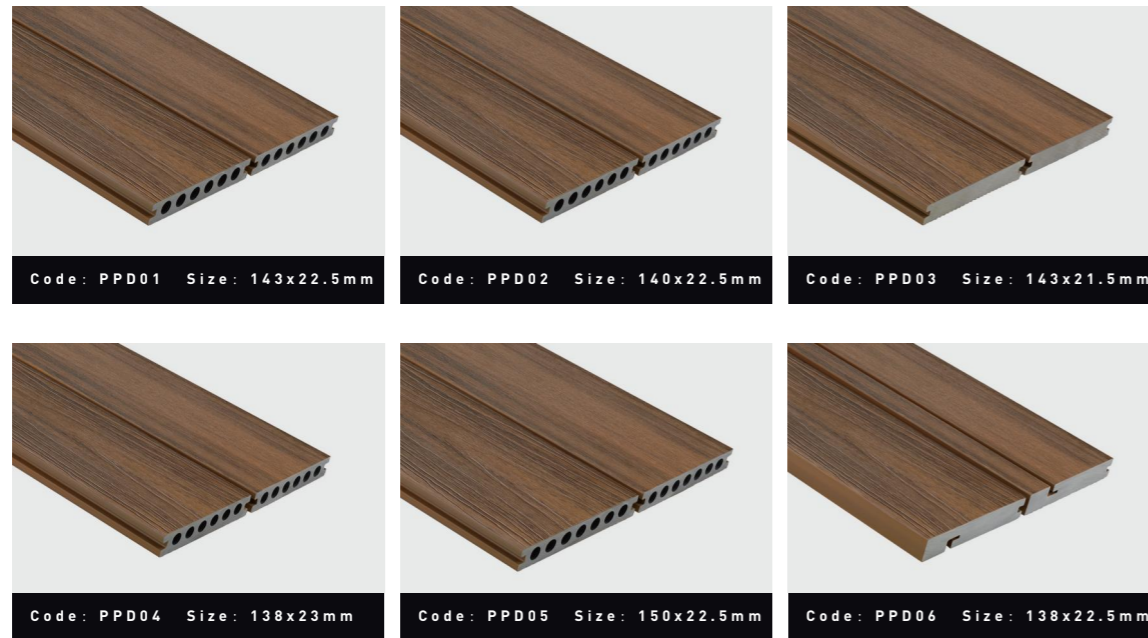

Proshield Collection

The second generation of wood plastic composite (WPC), made by co extrusion. This value-added feature ensures our boards are in perfect condition when they arrive on-site.

The cap is actually the same material of golf ball, the core are Iniwood materials. That is why Proshield is the second generation of Iniwood. More of the co extrusion decking in the market is made by PE for the cap only, which is not as stable as Proshield cap.

- All the advantages of Iniwood and more
- Features a variety of unique variegated color and wood grain patterns
- Ultra durable
- No stains, fades, mold or mildew
- Increased scratch resistance
- 25 years residential warranty

Profile Choices