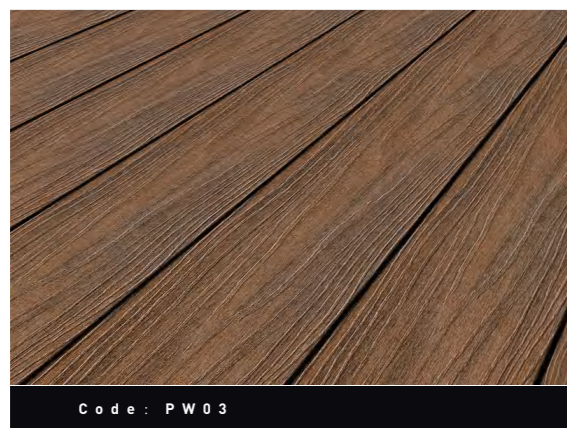

Magnificently durable Proshield Textures

Proshield in its aesthetics and resilient in its wear, Proshield is available in a variety of different texture options that incorporate Proshield wood grain textures and mimic the look and feel of exotic hardwoods.

These beautifully natural textures offer effortless cleaning, complete ease-of-maintenance and the most advanced moisture, fade resistance technology available today. What is more, anti-microbial properties make all surfaces germ resistant and hygienic, plus their slip resistance make them barefoot friendly and safe for the while family.

Texture Options

Add-in Options

The above textures are our standard ones, while we have more than 5 types of Proshield textures, if you need more options, please contact Oakio® expert at www.oakio.com.