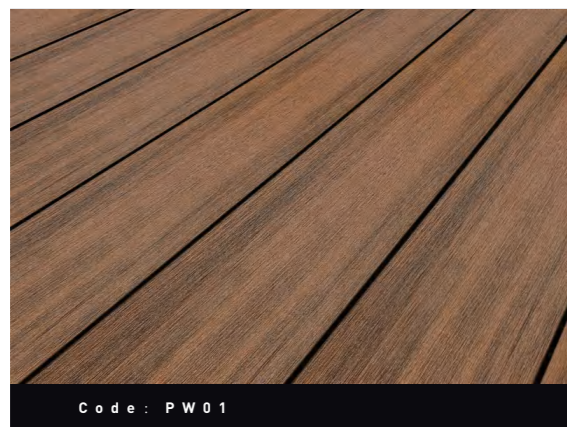

Magnificently durable Proshield Textures

Proshield in its aesthetics and resilient in its wear, Proshield is available in a variety of different texture options that incorporate Proshield wood grain textures and mimic the look and feel of exotic hardwoods.

These beautifully natural textures offer effortless cleaning, complete ease-of-maintenance and the most advanced moisture, fade resistance technology available today. What is more, anti-microbial properties make all surfaces germ resistant and hygienic, plus their slip resistance make them barefoot friendly and safe for the while family.

Texture Options

Add-in Options

The above textures are our standard ones, while we have more than 5 types of Proshield textures, if you need more options, please contact Oakio® expert at www.oakio.com.