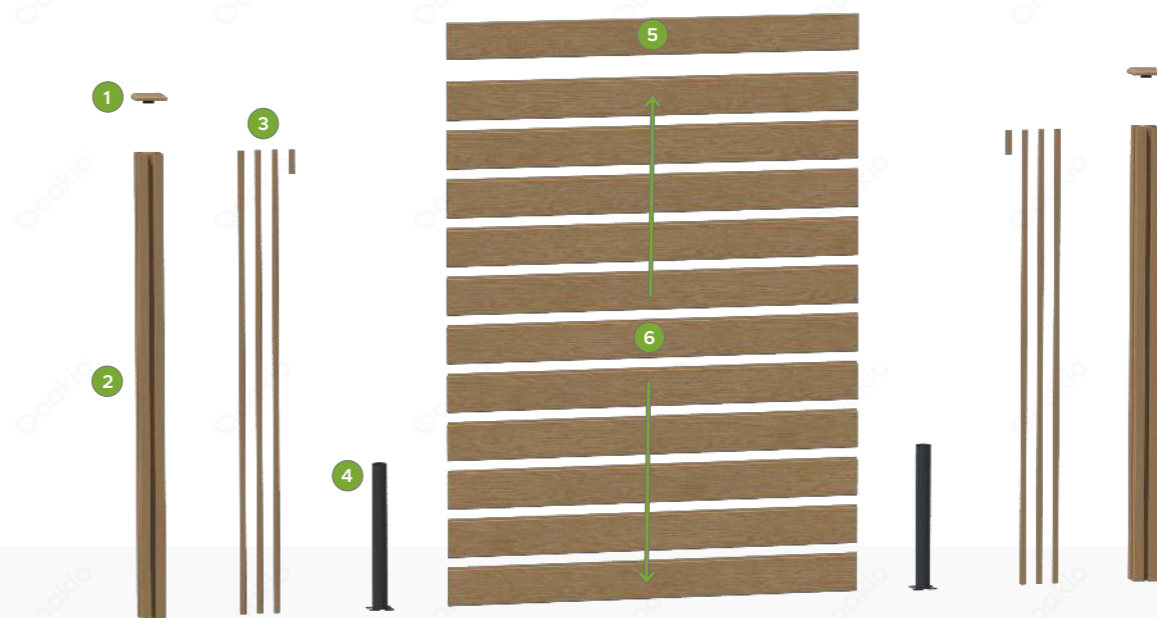

Oakio® Iniwood fencing in dark brown colour

FENCING

WPC Components

Below are matching components for a standard Iniwood fencing with WPC post.

1

WPC Post Cap

Quantity:2 pieces
Size:123*123*35mm

2

WPC Post

Quantity:2 pieces
Size:100*100*1900mm

3

WPC Post Strip

Quantity:8 pieces
Size:24*15*1905mm

1

2

3

4

5

6

4

Steel Holder

Quantity:2 pieces
Size:100*100*600mm

5

WPC Top Fencing Board