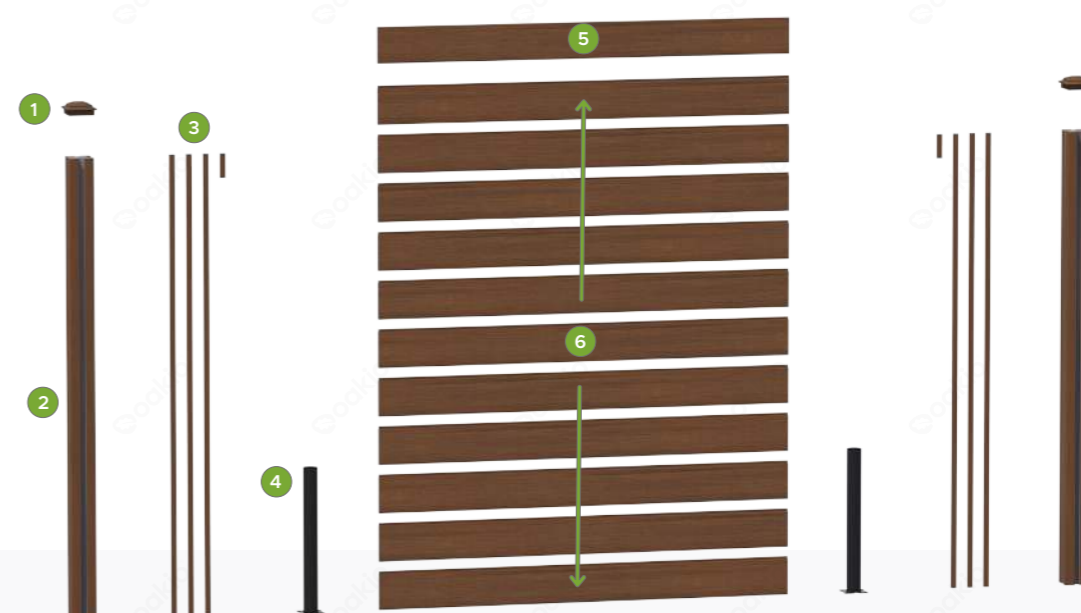

WPC Top Fencing Board

Quantity:1 pieces
Size:1730*150*20mm

6

WPC Fencing Board

Quantity:11 pieces
Size:1730*160*20mm

Aluminum Components

Below are matching components for a standard Proshield fencing with aluminum post.

5 WPC Top Fencing Board
Quantity:2 pieces
Size:1750*150*20mm

6 WPC Fencing Board
Quantity:11 pieces
Size:1750*160*20mm

FENCING

Proshield Fencing

Oakio® Proshield fencing in antique colour

Oakio® Proshield fencing in charcoal colour