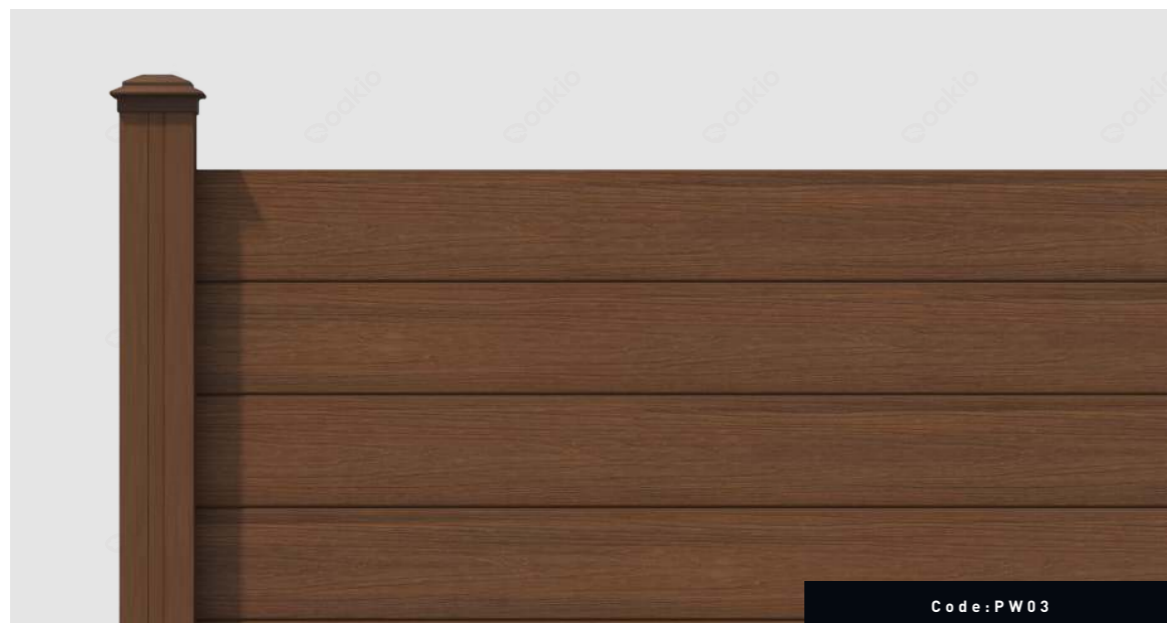

Proshield Fencing Authentic Wood Looks

Co-extrusion technology provides you a smooth protective covering, which gives each board an rich colour and high definition wood grain details.

Texture Choices

It has an advanced premium shield encasing on all four sides around its inner core.