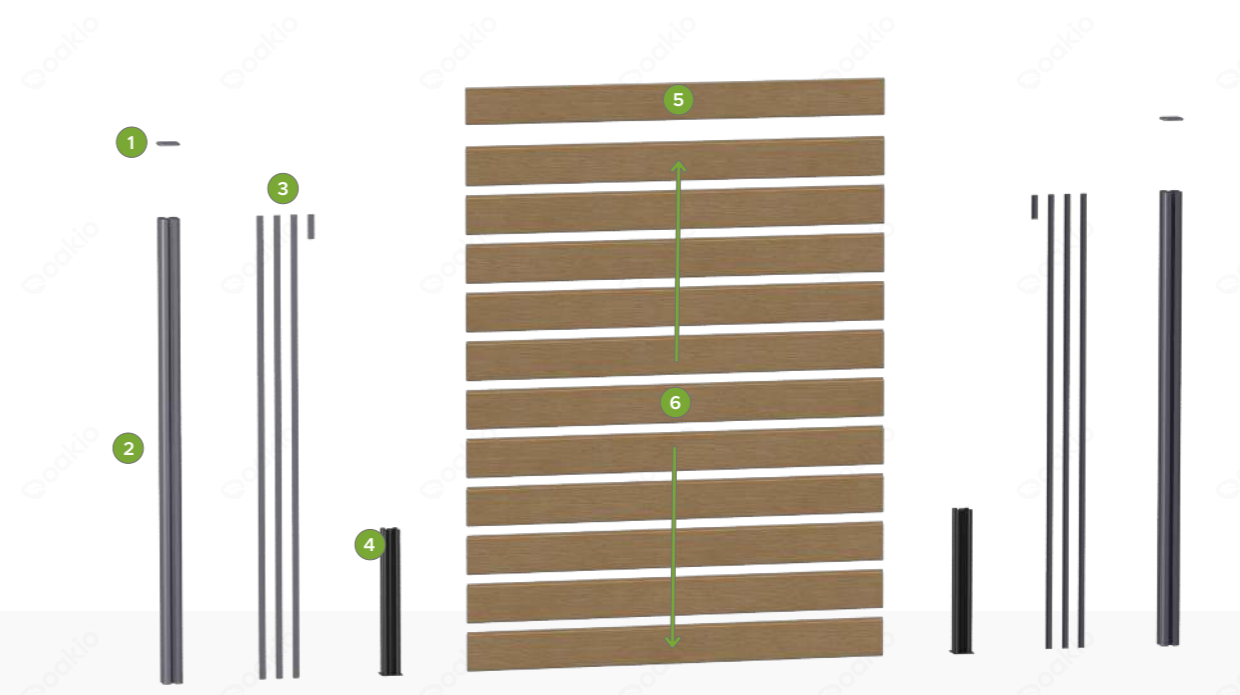

Aluminum Components

Below are matching components for a standard Iniwood fencing with aluminum post.

1

Aluminum Post Cap

Quantity:2 pieces
Size:85*85*28mm

2

Aluminum Post

Quantity:2 pieces
Size:80*80*1900mm

3

Aluminum Post Strip

Quantity:8 pieces
Size:25*8*1900mm

1

2

3

4

5

6

4

Steel Holder

Quantity:2 pieces
Size:80*80*600mm

5

WPC Top Fencing Board

Quantity:1 pieces
Size:1750*150*20mm

6

WPC Fencing Board

Quantity:11 pieces
Size:1750*160*20mm