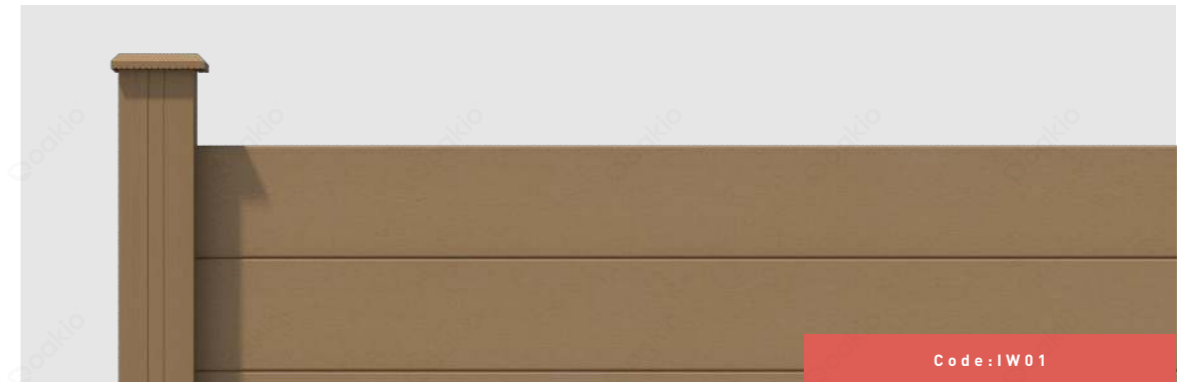

Texture Choices

It offers all the charm of real wood without any maintenance.