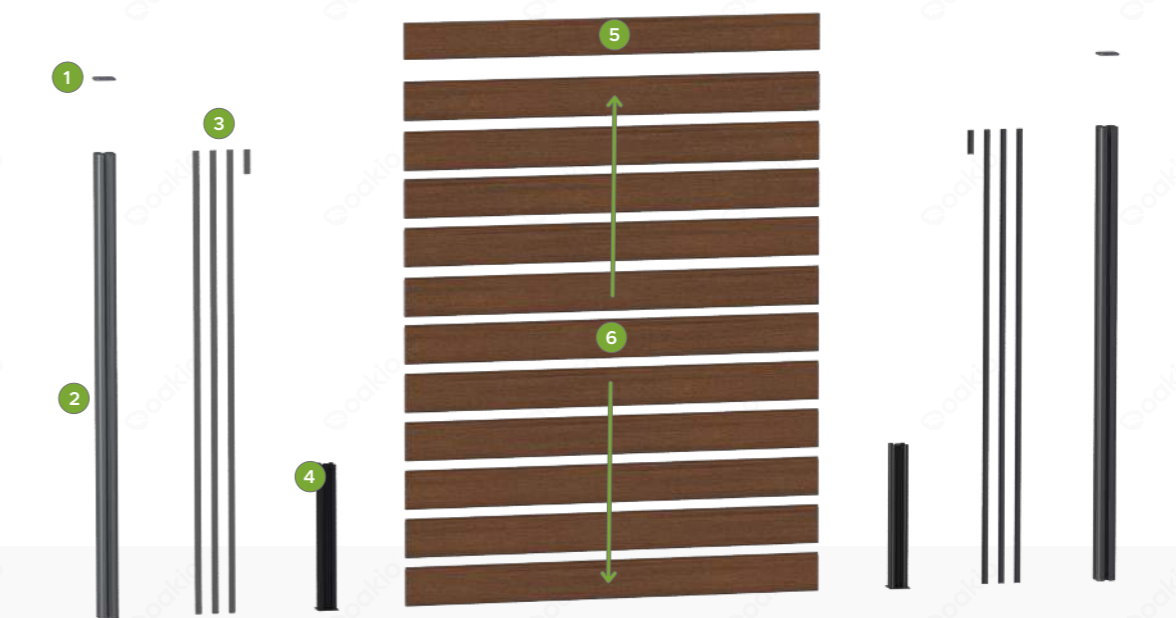

3 Aluminum Post Strip
Quantity:8 pieces
Size:25*8*1900mm